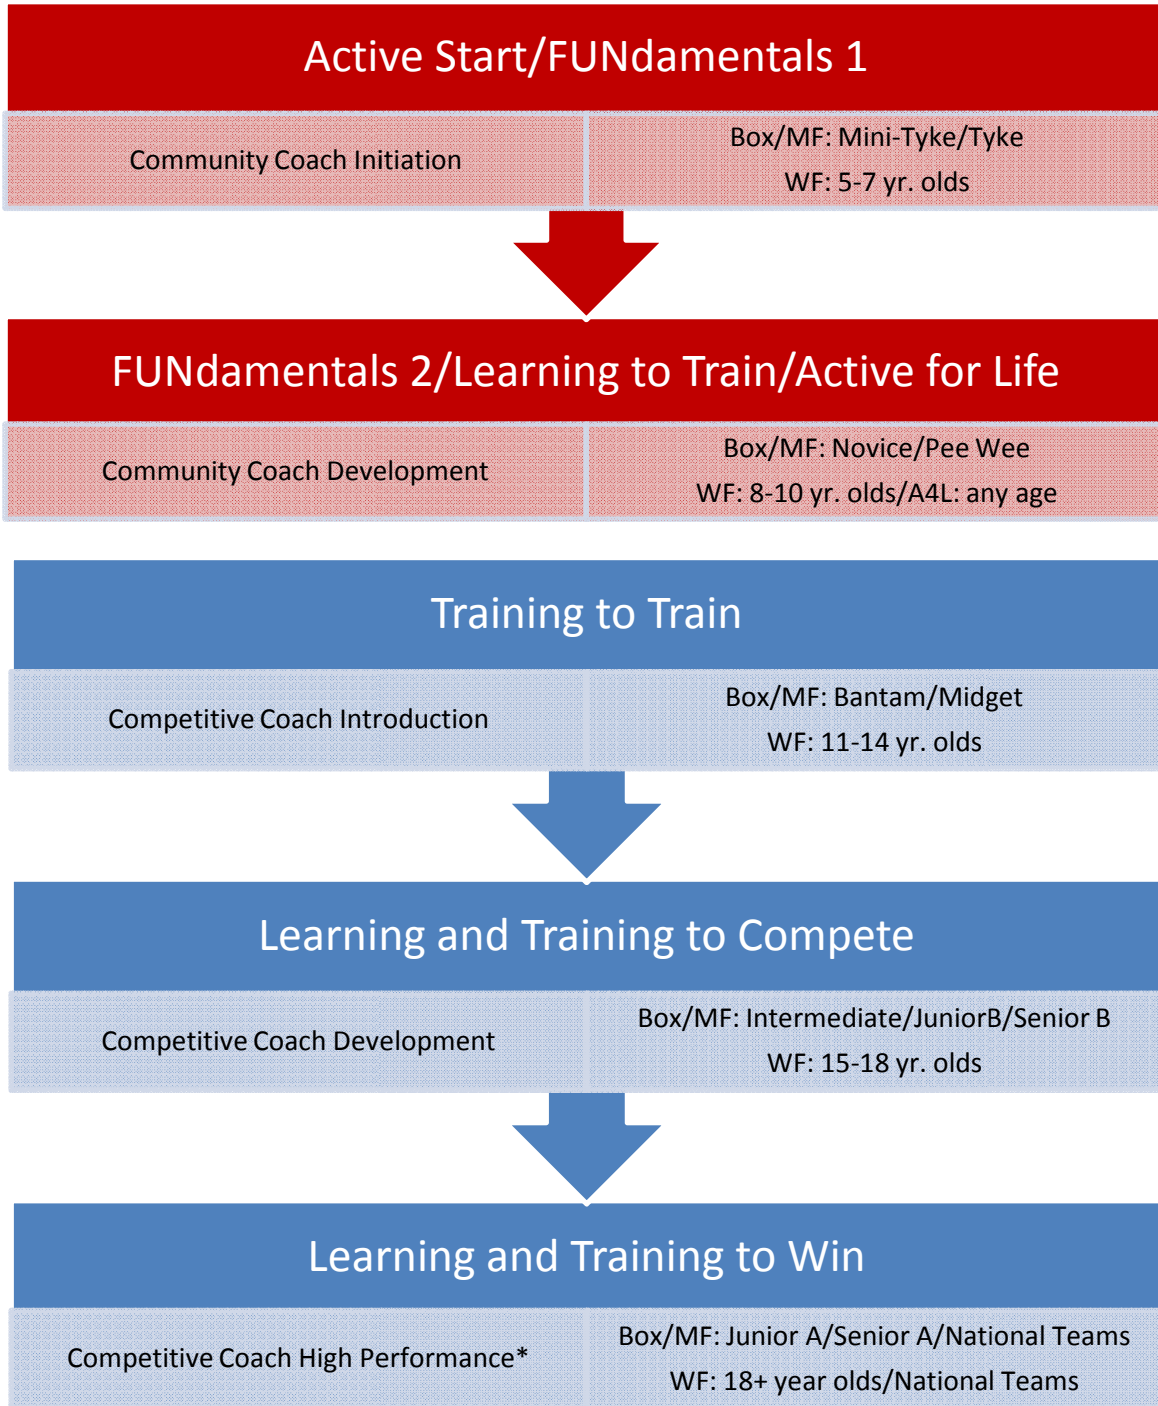

# Canadian Lacrosse Association – CDM/PDM

**CDM**

**PDM**

\*The CLA has not yet developed the Competitive Coach High Performance program.